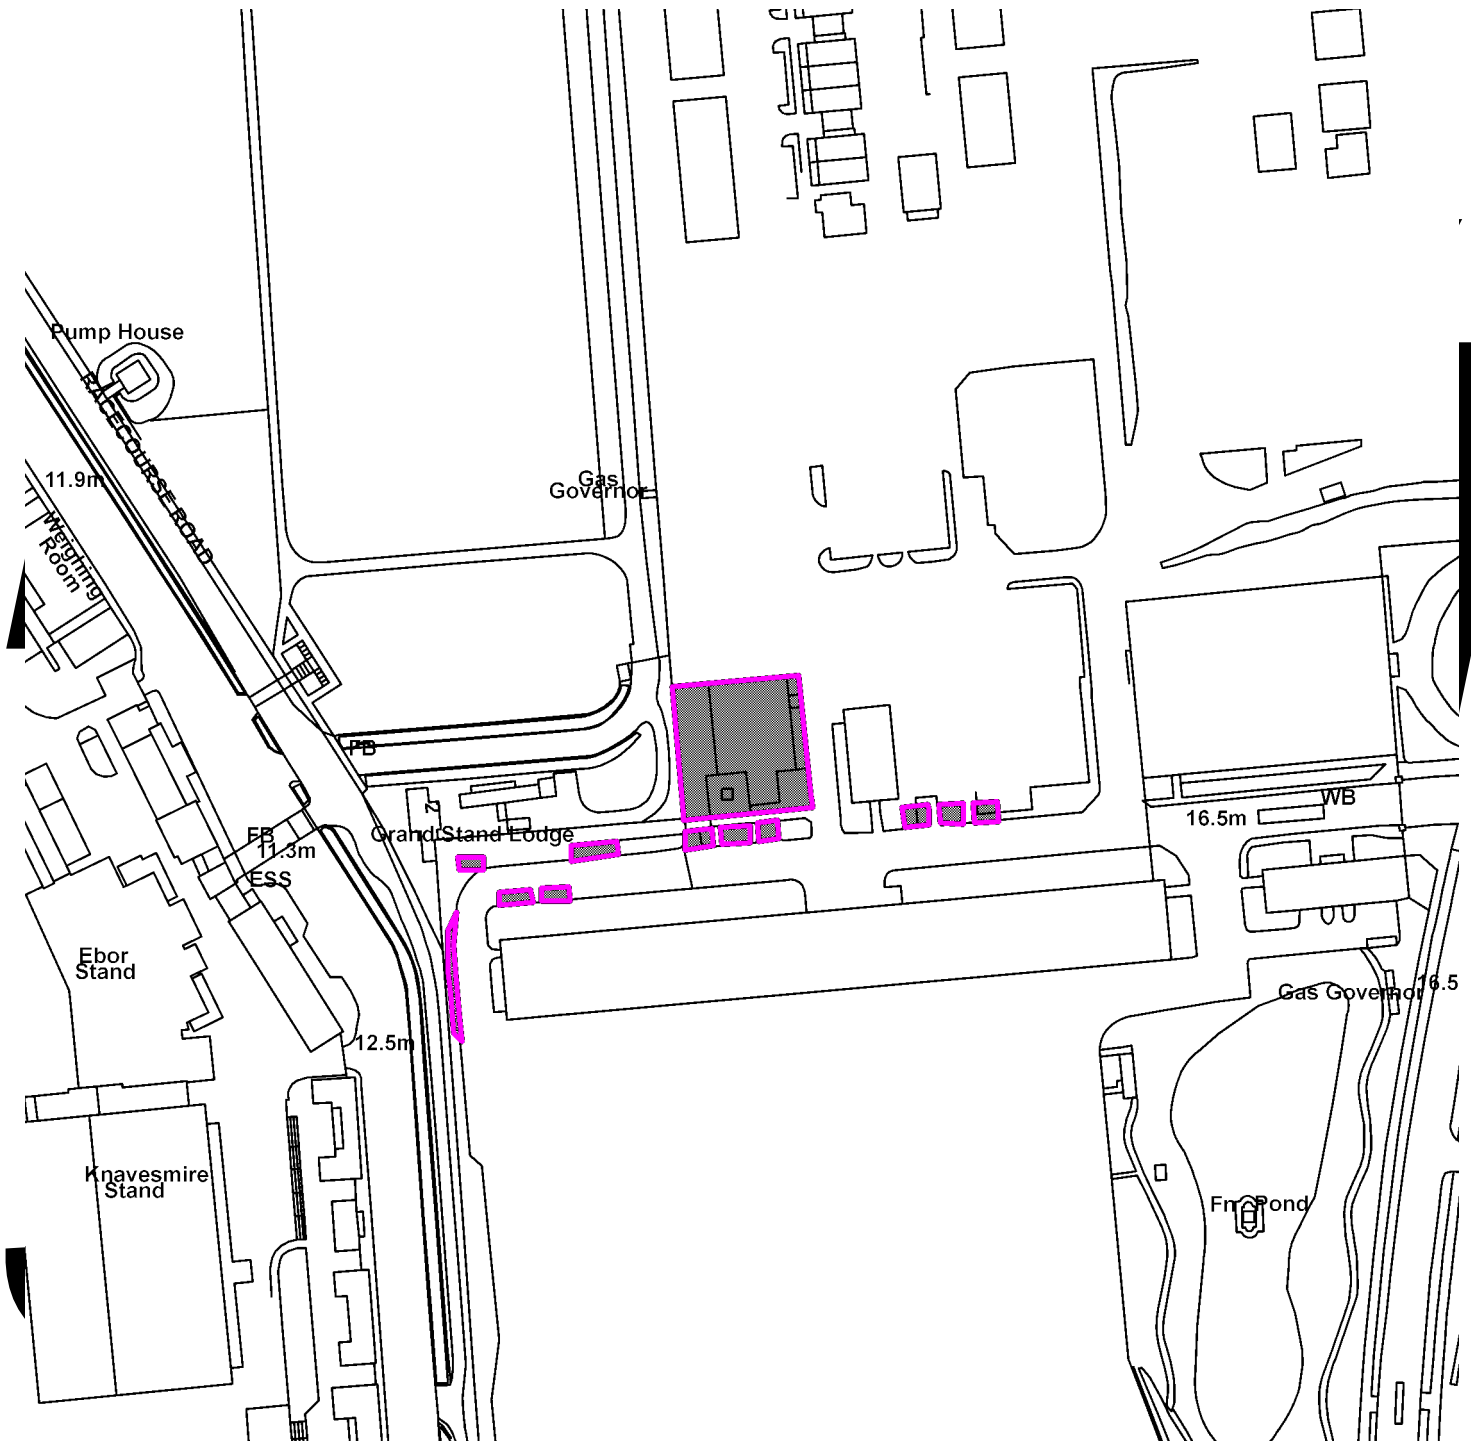

16/01646/FULM

The Clock Tower Bishopthorpe Road York

1:1764

Not Set

Not Set

Site Location Plan

21 December 2016

Not Set